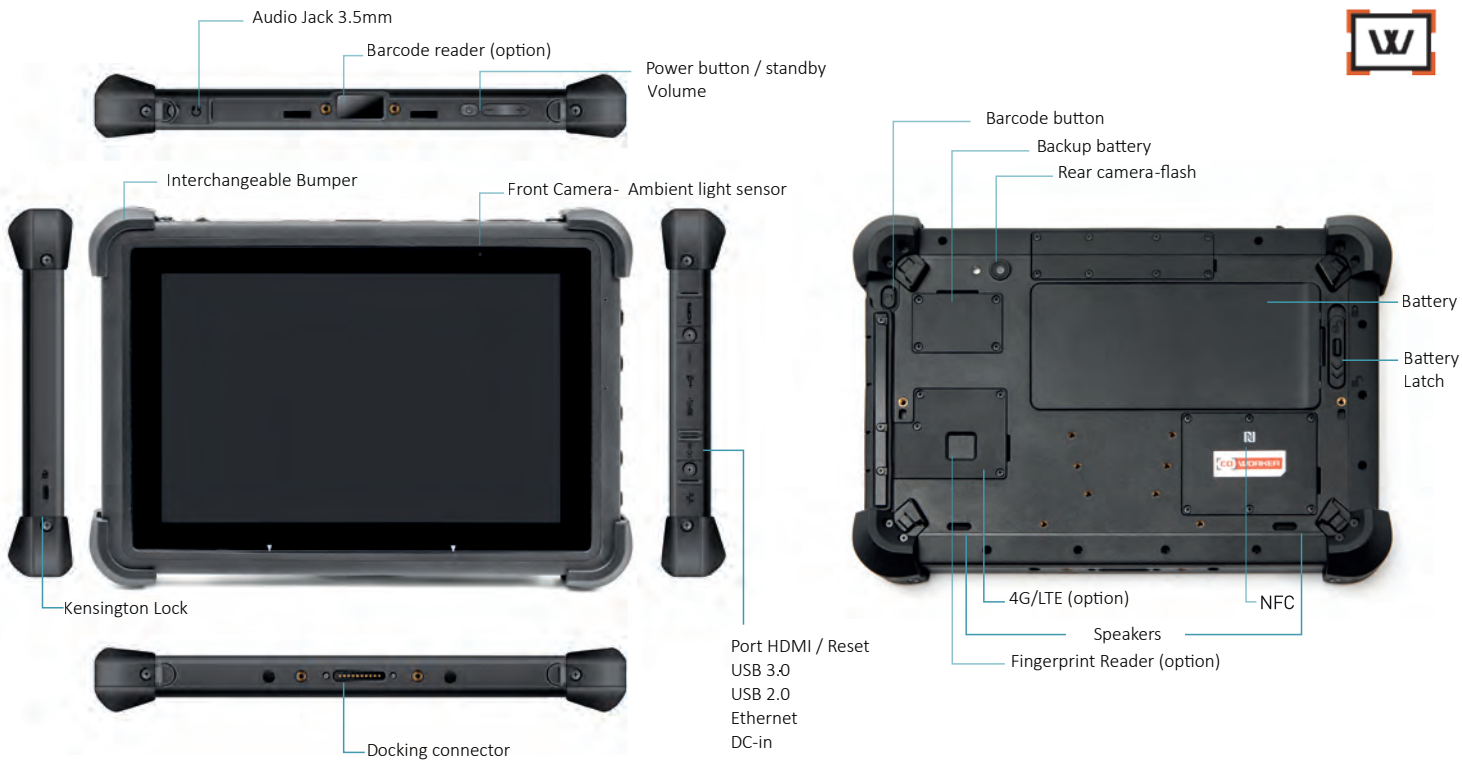

CW-10**ASSEMBLY & MAINTENANCE IN FRANCE****USED IN THE FIELD, VEHICLE, AND IN THE OFFICE**

- Processor Intel® Atom x5-Z8550
- Windows 10
- Tested to MIL STD 810G standard, drop resistance 1.5m
- IP65, Tumble test 500 times 1m
- Hot swap Battery 10800mAh
- Hardware Encryption TPM 2.0
- LAN Ethernet 10/100 (PXE support)
- NFC Reader and handstrap (standard)

AVAILABLE OPTIONS

- Fingerprint reader
- Briefcase handle and stylus
- RFID reader
- 4G LTE multi carrier with GPS
- Barcode reader 2D (Honeywell)
- Vehicle dock, docking station and battery charger

Office dock

Battery charger

Vehicle dock

PRODUCT SPECIFICATION

SOFTWARE	Windows 10	CAMERA	2MP front camera (Comp. Windows Hello) 8MP rear camera, auto focus, flash
DURABILITY	MIL-STD-810G (multiple drops 1.2 m) 26 times all corners and sides with single tablet while operating IP65 Tumble test 500 times x 1m Screen protection	WIRELESS	4G LTE optional Built-in GPS Ublox M8 WI-FI 802.11a/b/g/n/ AC Bluetooth® 4.2
CPU	Intel® Atom x5-Z8550	POWER SUPPLY	Hot-swappable battery 3.7V, 10800 mAh, 40Wh Battery Autonomy : up to 8.5 hours
RAM	LPDDR3 8GB	SECURITY	Chipset TPM 2.0 NFC Reader Optional fingerprint reader Optional RFID reader Kensington cable lock slot
STORAGE	128GB eMMC	SENSORS	Optional 1D/2D barcode reader 9 Axis MEMS sensor (accelerometer, compass, gyroscope) Ambient Light Sensor Proximity Sensor
DISPLAY	10" WUXGA 1920 x 1200 IPS 470 nits (Typ)	DIMENSIONS	283.4mm x 192mm x 21.9mm
AUDIO	1 digital microphone 2 integrated speakers	WEIGHT	1.2 kg
ENTRY	10 points multi-touch and capacitive stylus, support glove mode and wet touch mode	ACCESSORIES	Handstrap with stylus holder Optional Vehicle Dock Optional office dock Optional battery charger AC adapter 65W (19V / 3.64A) Additional pen
INTERFACE	Docking station connector USB 3.0 Port Micro USB 2.0 Port RJ45 10/100 Ethernet Port Micro HDMI 3.5mm audio jack SIM card location Micro SDXC Card reader		
STATUS INDICATORS	On/Off, battery status, HDD operating status		