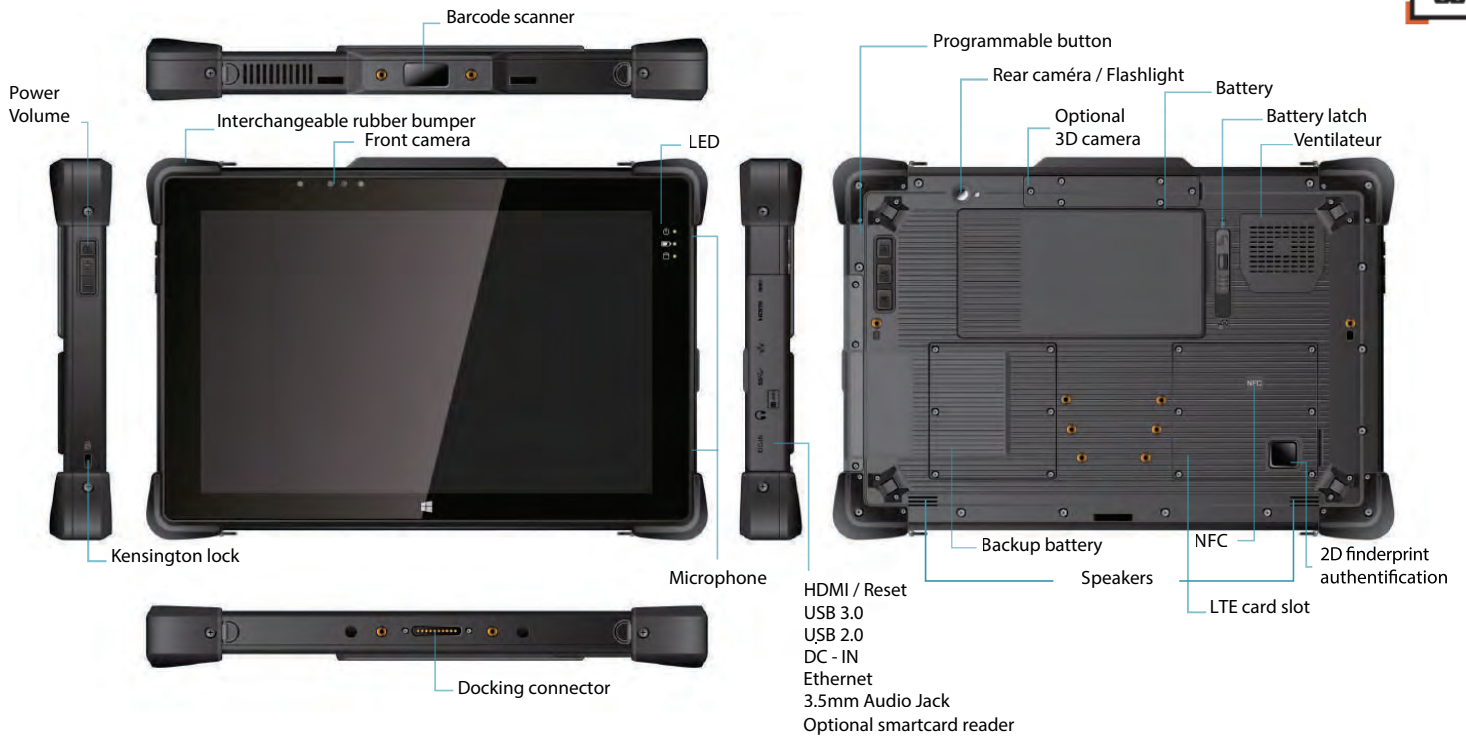

**AVAILABLE OPTIONS**

- Fingerprint reader
- Briefcase handle and stylus
- 3D camera
- 4G LTE multi carrier with GPS
- Barcode reader 2D (Honeywell) / RFID reader
- Vehicle dock, docking station and battery charger

Office dock

Battery charger

Vehicle dock

## PRODUCT SPECIFICATION

<b>SOFTWARE</b>	Windows 10	<b>CAMERA</b>	2MP front camera (Comp. Windows Hello) 8MP rear camera, auto focus, flash Optional 3D camera
<b>DURABILITY</b>	MIL-STD-810G (multiple drops 1.2 m) 26 times all corners and sides with single tablet while operating IP65 Tumble test 200 times x 1m Screen protection	<b>WIRELESS</b>	4G LTE optional Built-in GPS Ublox M8 WI-FI 802.11a/b/g/n/ AC Bluetooth® 4.2
<b>CPU</b>	Intel® Core i5 7200U / Core i7 7500U	<b>POWER SUPPLY</b>	Hot-swappable battery 7.6V, 6000 mAh, 45.6Wh Battery Autonomy : up to 10 hours
<b>RAM</b>	LPDDR3 8GB	<b>SECURITY</b>	Chipset TPM 2.0 NFC Reader Optional fingerprint reader Optional RFID reader Kensington cable lock slot
<b>STORAGE</b>	128GB eMMC	<b>SENSORS</b>	Optional 1D/2D barcode reader 9 Axis MEMS sensor (accelerometer, compass, gyroscope) Ambient Light Sensor Proximity Sensor
<b>DISPLAY</b>	12" WUXGA 1920 x 1200 IPS 800 nits	<b>DIMENSIONS</b>	314.0mm x 211.0mm x 25.5mm
<b>AUDIO</b>	2 digital microphones array (for Cortana) 2 integrated speakers	<b>WEIGHT</b>	1.6 kg
<b>ENTRY</b>	10 points multi-touch and capacitive stylus, support glove mode and wet touch mode 6 Physical buttons (3 programmable buttons)	<b>ACCESSORIES</b>	Handstrap with stylus holder Optional Vehicle Dock Optional office dock Optional battery charger AC adapter 120W (19.5V / 6.15A)
<b>INTERFACE</b>	Docking station connector USB 3.0 Port Micro USB 2.0 Port RJ45 Gigabit Ethernet Port Micro HDMI 3.5mm audio jack Micro SIM card location Micro SDXC Card reader replaceable DC connector		
<b>STATUS INDICATORS</b>	On/Off, battery status, HDD operating status		