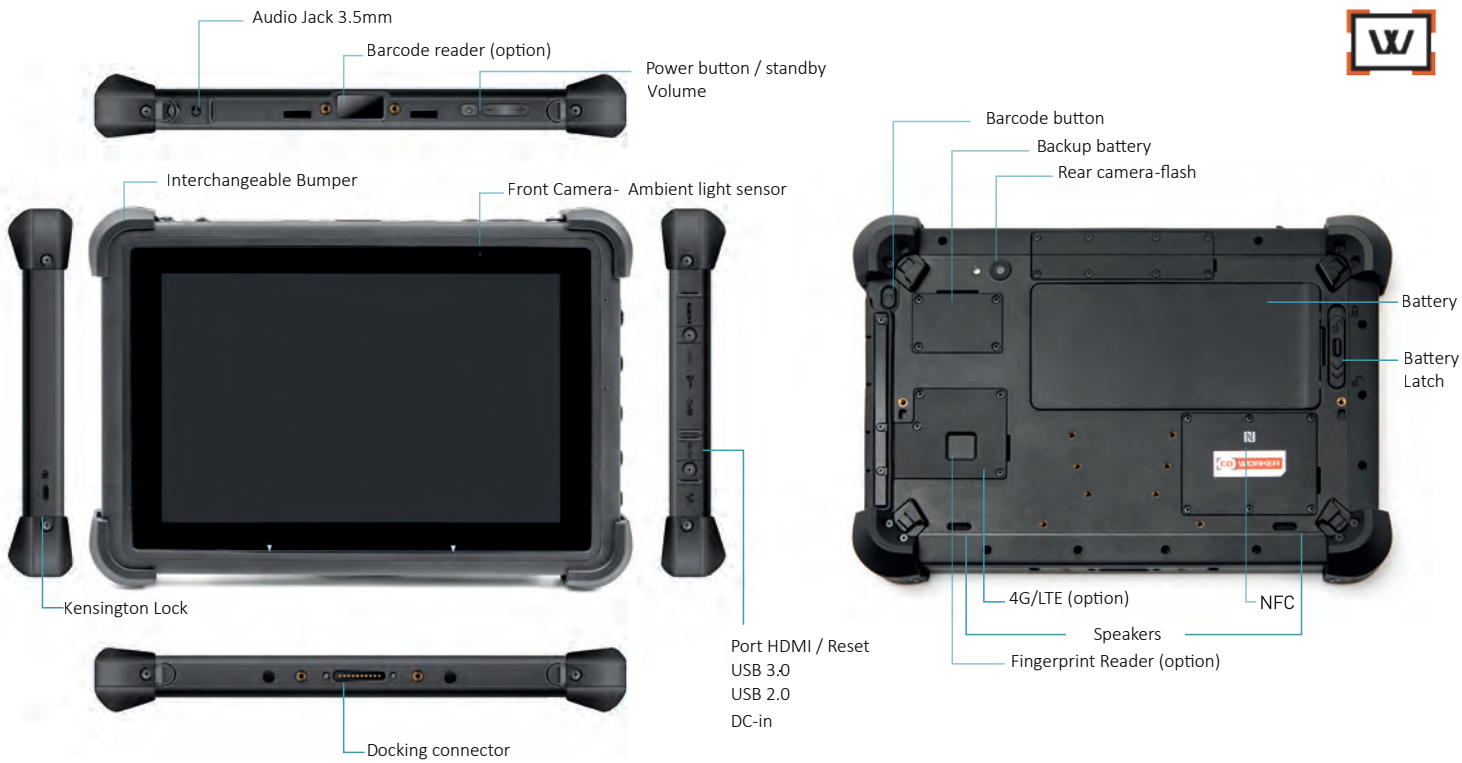

**AVAILABLE OPTIONS**

- LAN Ethernet 10/100 (PXE support)
- Fingerprint reader
- Briefcase handle and stylus
- RFID reader
- 4G LTE multi carrier with GPS
- Barcode reader 2D (Honeywell)
- Vehicle dock, docking station and multiple battery charger

Office dock

Battery charger

Vehicle dock

## PRODUCT SPECIFICATION

<b>SOFTWARE</b>	Windows 10	<b>CAMERA</b>	2MP front camera (Comp. Windows Hello) 8MP rear camera, auto focus, flash
<b>DURABILITY</b>	MIL-STD-810G (multiple drops 1.5 m) 26 times all corners and sides with single tablet while operating IP65 Tumble test 500 times x 1m Screen protection	<b>WIRELESS</b>	4G LTE optional Built-in GPS Ublox M8 WI-FI 802.11a/b/g/n/ AC Bluetooth® 4.2
<b>CPU</b>	Intel® Atom x5-Z8550	<b>POWER SUPPLY</b>	Hot-swappable battery 3.7V, 11850 mAh, 40Wh Battery Autonomy : up to 8.5 hours
<b>RAM</b>	LPDDR3 8GB	<b>SECURITY</b>	Chipset TPM 2.0 NFC Reader Optional fingerprint reader Optional RFID reader Kensington cable lock slot
<b>STORAGE</b>	128GB eMMC	<b>SENSORS</b>	Optional 1D/2D barcode reader 9 Axis MEMS sensor (accelerometer, compass, gyroscope) Ambient Light Sensor Proximity Sensor
<b>DISPLAY</b>	8" WUXGA 800 x 1280 IPS 370 nits (Typ)	<b>DIMENSIONS</b>	283.4mm x 192mm x 21.9mm
<b>AUDIO</b>	1 digital microphone 2 integrated speakers	<b>WEIGHT</b>	1.2 kg
<b>ENTRY</b>	10 points multi-touch and capacitive stylus, support glove mode and wet touch mode	<b>ACCESSORIES</b>	Handstrap with stylus holder Optional vehicle Dock Optional office dock Optional battery charger AC adapter 65W (19V / 3.64A) Optional RJ45 10/100 Ethernet Port
<b>INTERFACE</b>	Docking station connector USB 3.0 Port Micro USB 2.0 Port Micro HDMI 3.5mm audio jack SIM card location Micro SDXC Card reader		