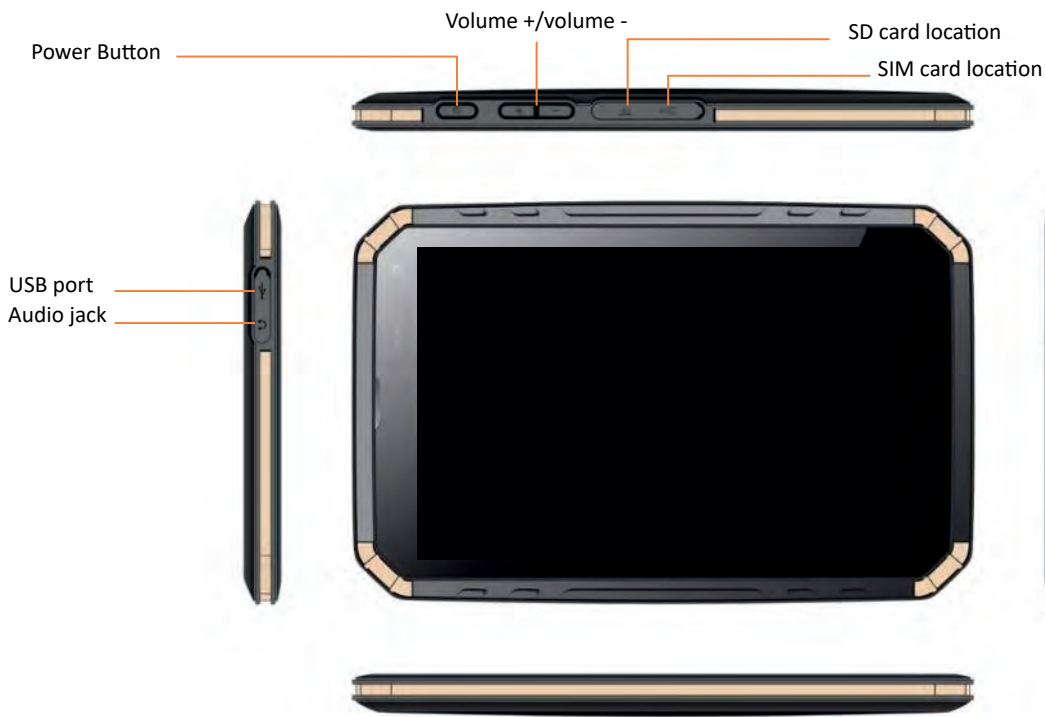

# CW-868

MAINTENANCE IN FRANCE

LIGHT, POWERFUL AND AND READY TO FACE EVERY SITUATION -  
THE BEST IN ITS CATEGORY

- Processpr Octo Core Mediatek 1.5GHz
- Android 7.0
- Drop resistant up to 1.2m
- IP68, Tumble test 1000 times x 1m
- Standard battery 8500mAh
- NFC / RFID reader
- Handstrap
- 4G LTE multi career with GPS

## PRODUCT SPECIFICATION

|                   |   |                     |   |
|-------------------|---|---------------------|---|
| <b>SOFTWARE</b>   | Android 7.0   | <b>WIRELESS</b>     | 4G LTE module<br>GSM function<br>GPS / Glonass / Beidou<br>WI-FI 802.11a/b/g/n<br>Bluetooth® 4.0    |
| <b>DURABILITY</b> | 26 times all corners and sides with single tablet while operating<br>IP68<br>Tumble test 1000 times x 1m<br>Steel ball test (50cm drop on screen) | <b>POWER SUPPLY</b> | Standard Battery : 7.6V, 8500mAh, 45.6Wh  |
| <b>CPU</b>        | Mediatek Octo Core MTK6753 (8x ARM A53)   | <b>SECURITY</b>     | NFC / RFID reader   |
| <b>RAM</b>        | 3GB   | <b>INDICATORS</b>   | Power, battery, HDD   |
| <b>STORAGE</b>    | 32GB SSD  | <b>SENSORS</b>      | 9 Axis MEMS sensors (accelerometer, compass, gyroscope)<br>Ambient light sensor<br>Proximity sensor |
| <b>DISPLAY</b>    | 8" HD 720 x 1080<br>Sunlight readable   | <b>DIMENSIONS</b>   | 226.4mm x 142mm x 13.5mm  |
| <b>AUDIO</b>      | 1 digital microphone<br>1 integrated speaker  | <b>WEIGHT</b>       | 670 g   |
| <b>ENTRY</b>      | Capacitive screen multi-touch 5 points, can be used with gloves   | <b>ACCESSORIES</b>  | Handstrap<br>Car adapter in option<br>Additional AC adapter   |
| <b>INTERFACES</b> | USB 2.0 Port (OTG)<br>Audio jack 3.5mm<br>SIM card location<br>Micro SDXC card location   |                     |   |
| <b>CAMERAS</b>    | Front camera 5MP<br>Rear camera 13MP, auto focus, flash   |                     |   |