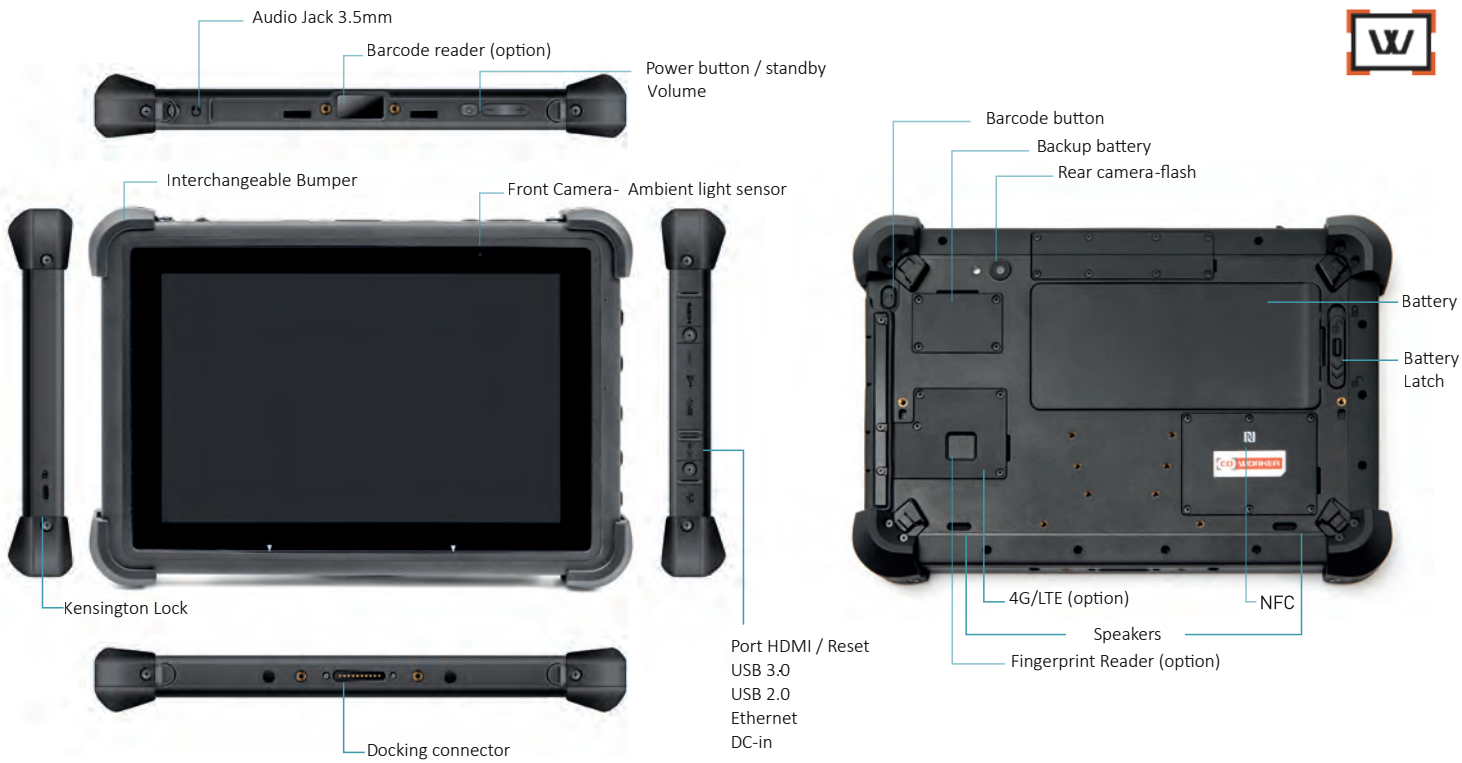

CW-8A

ASSEMBLY & MAINTENANCE IN FRANCE

USED IN THE FIELD, VEHICLE, AND IN THE OFFICE

- Processor Rockchip RK3399 (4 ARM Cortex-A53 + 2 ARM Cortex-A72)
- Android 7.1.2
- Tested to MIL STD 810G standard, drop resistance 1.5m
- IP65, Tumble test 500 times 1m
- Hot swap Battery 11850mAh
- Hardware Encryption TPM 2.0
- NFC Reader and handstrap (standard)

Office dock

AVAILABLE OPTIONS

- LAN Ethernet 10/100 (PXE support)
- Fingerprint reader
- Briefcase handle and stylus
- RFID reader
- 4G LTE multi carrier with GPS
- Barcode reader 2D (Honeywell)
- Vehicle dock, docking station and battery charger

Battery charger

Vehicle dock

PRODUCT SPECIFICATION

SOFTWARE	Android 7.1	WIRELESS	4G LTE optional Built-in GPS Ublox M8 Wi-Fi 802.11a/b/g/n/ AC Bluetooth® 4.2
DURABILITY	MIL-STD-810G (multiple drops 1.2 m) 26 times all corners and sides with single tablet while operating IP65 Tumble test 500 times x 1m Screen protection	POWER SUPPLY	Hot-swappable battery 3.7V, 11850 mAh, 40Wh Battery Autonomy : up to 8.5 hours
CPU	Rockchip RK3399 (4 Cortex-A53 + 2 Cortex-A72)	SECURITY	Chipset TPM 2.0 NFC Reader Optional fingerprint reader Optional RFID reader Kensington cable lock slot
RAM	LPDDR3 4GB	SENSORS	Optional 1D/2D barcode reader 9 Axis MEMS sensor (accelerometer, compass, gyroscope) Ambient Light Sensor Proximity Sensor
STORAGE	64GB eMMC	DIMENSIONS	232.6mm x 15mm x 22mm
DISPLAY	8" - WUXGA 800 x 1280 370 nits (Typ)	WEIGHT	830 g
AUDIO	1 digital microphone 2 integrated speakers	ACCESSORIES	Replacement handstrap with stylus holder Optional Vehicle Dock Optional office dock Optional battery charger AC adapter 65W (19V / 3.64A) Optional RJ45 10/100 Ethernet Port
ENTRY	10 points multi-touch and capacitive stylus, support glove mode and wet touch mode		
INTERFACE	Docking station connector USB 3.0 Port Micro USB 2.0 Port Micro HDMI 3.5mm audio jack SIM card location Micro SDXC Card reader		
CAMERA	2MP front camera (Comp. Windows Hello) 8MP rear camera, auto focus, flash		