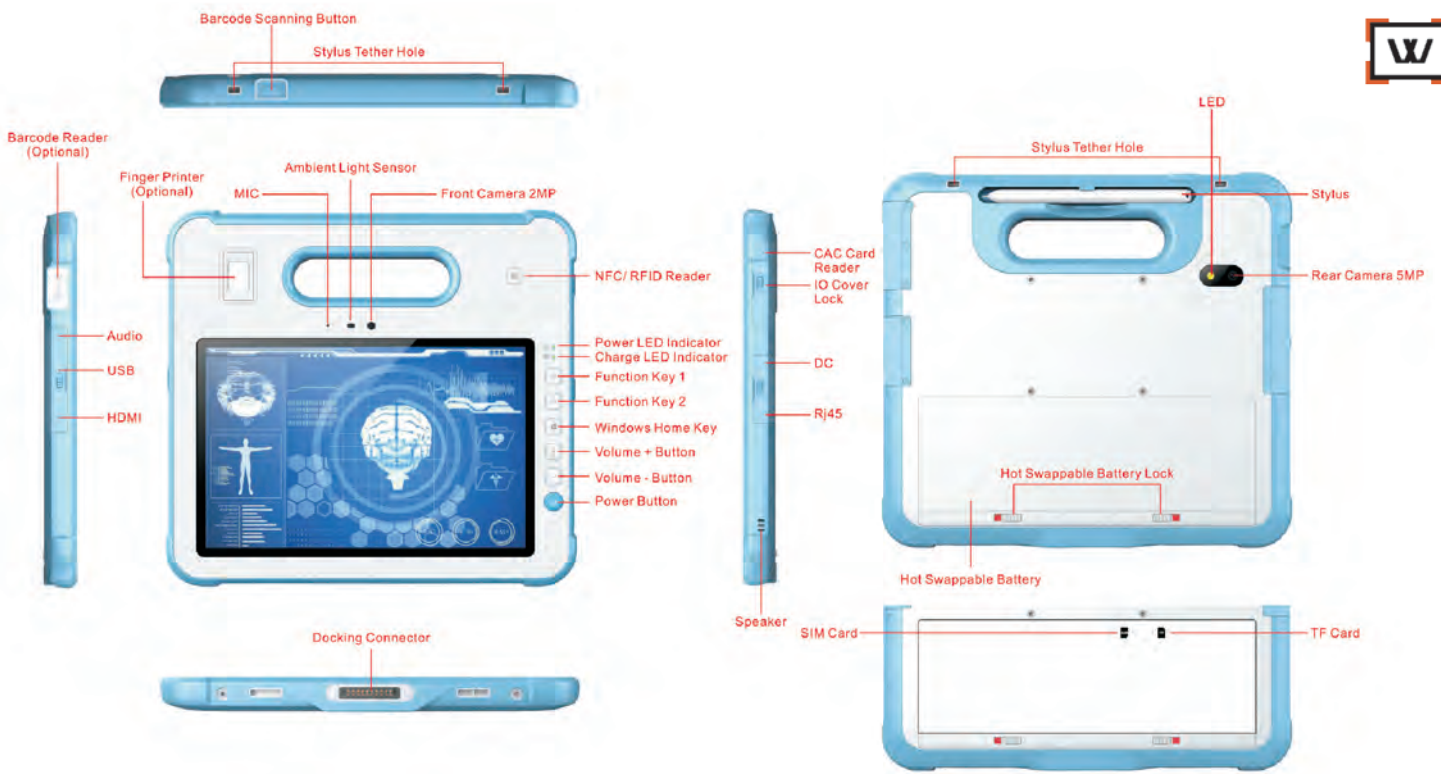

CW-H10

MAINTENANCE IN FRANCE

THE MEDICAL TABLET TO SUIT ALL YOUR NEEDS

- Medical 10" Tablet - Antimicrobial coating
- Windows 10 Pro / LTSB
- Chemically hardened anti-scratch screen
- Drop resistant - 1.2m
- IP65, shock and electrostatic charges resistance - IEC 60601
- Digitizer screen for improved manual entry
- Hot swappable battery 3800mAh
- Easy to catch handle with integrated barcode reader(en option)

AVAILABLE OPTIONS

- Fingerprint reader
- Smartcard reader
- 4G LTE multi career with GPS
- RFID / NFC reader
- Digitizer pen

Station d'accueil

Styler Digitizer

SPÉCIFICATIONS PRODUIT

SOFTWARE	Windows 10 Pro / LTSB	CAMERA	2MP Front camera (Comp. Windows Hello) 8MP Rear camera, auto focus, flash
DURABILITY	MIL-STD-810G (multiple drops 1.2 m) - IP65 Shocks and electromagnetic resistancee (IEC60601) Steel ball test (1m drop on screen)	SANS FIL	4G LTE optional GPS Ublox M8 integrated Wi-Fi 802.11a/b/g/n/ac Bluetooth® 4.2
CPU	Intel® Pentium N4200 / Core-i5-7Y54	ALIMENTATION	Hot-swappable battery 11V, 3800 mAh, 40Wh Battery autonomy: up to 8.5 hours
RAM	LPDDR3 8GB up to 16GB	SECURITE	Chipset TPM 2.0 NFC reader (Option) Fingerprint reader (Option) RFID reader (Option)
STORAGE	128GB SSD M2 up to 1TB	CAPTEURS	Barcode reader 1D/2D (Option) MEMS sensor 9 Axis (accelerometer, compass, gyroscope) Ambient light sensor Proximity sensor
DSIPLAY	10" - 1920 x 1200 IPS 400 nits / 800nits (option) Chemically hardened glass (7H+)	DIMENSIONS	280mm x 256mm x 22mm
AUDIO	1 digital microphone 2 integrated speakers	POIDS	1.1 kg
ENTRY	Capacitive screen coupled with digitizer 10 points multi-touch, glove and wet mode Handle integrated barcode reader (option)	ACCESSOIRES	Digitizer pen Office dock AC adapter
INTERFACE	Docking station connector USB 3.0 Port Gigabit Ethernet Port HDMI Port Jack audio 3.5mm Micro SIM location Micro SDXC reader		