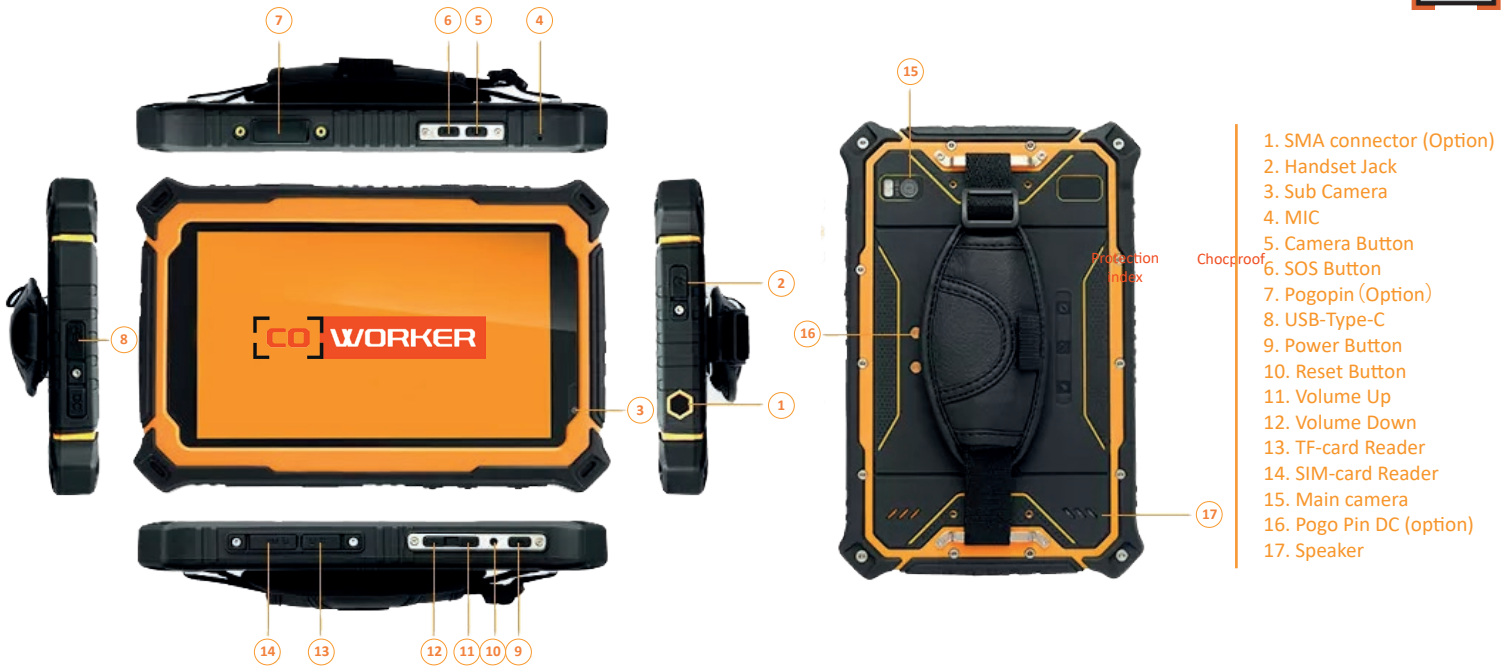

# CW-7A

**POWERFULL MOBILITY**

Protection index

Chocproof 1.2m

Tumble Test

NFC

**SERVICES IN FRANCE**

## **NO COMPROMISE - YOU CAN HAVE IT ALL RUGGED, YET COMPACT AND PERFORMANT**

- Processor HELIO P60 Octo Core 2.00GHz
- Android 10
- Tested to MIL STD 810G standard, drop resistance 1.2m
- IP67
- Fully sunlight readable, 1000 nits
- Working temperature -20°C~+55°C
- Internal battery 10000mAh
- Handstrap
- 4G LTE multi career with GPS
- NFC (optional)

1. SMA connector (Option)
2. Handset Jack
3. Sub Camera
4. MIC
5. Camera Button
6. SOS Button
7. Pogopin (Option)
8. USB-Type-C
9. Power Button
10. Reset Button
11. Volume Up
12. Volume Down
13. TF-card Reader
14. SIM-card Reader
15. Main camera
16. Pogo Pin DC (option)
17. Speaker

## PRODUCT SPECIFICATION

<b>SOFTWARE</b>	Android 10
<b>DURABILITY</b>	MIL-STD-810G (multiple drops 1.2 m) 26 times all corners and sides with single tablet while operating IP67 Screen protection
<b>CPU</b>	HELIO P60 Octo Core 2.00GHz
<b>RAM</b>	8GB
<b>STORAGE</b>	128GB
<b>DISPLAY</b>	7" HD 720*1280 HD industrial 1000nit Fully sunlight readable
<b>AUDIO</b>	1 digital microphone 1 integrated speaker, 1318 waterproof horn box
<b>ENTRY</b>	Capacitive/frosted tempered film multi-touch 5 points supports glove touch/spray/active capacitive pen
<b>INTERFACES</b>	USB Type-c 24pin support OTG Audio Jack 3.5mm 1.8/3.3V SIM card Micro SD card ( T-FLASH card); max 128GB
<b>CAMERAS</b>	Front camera 5MP Rear camera 13MP, flash LED flashlights