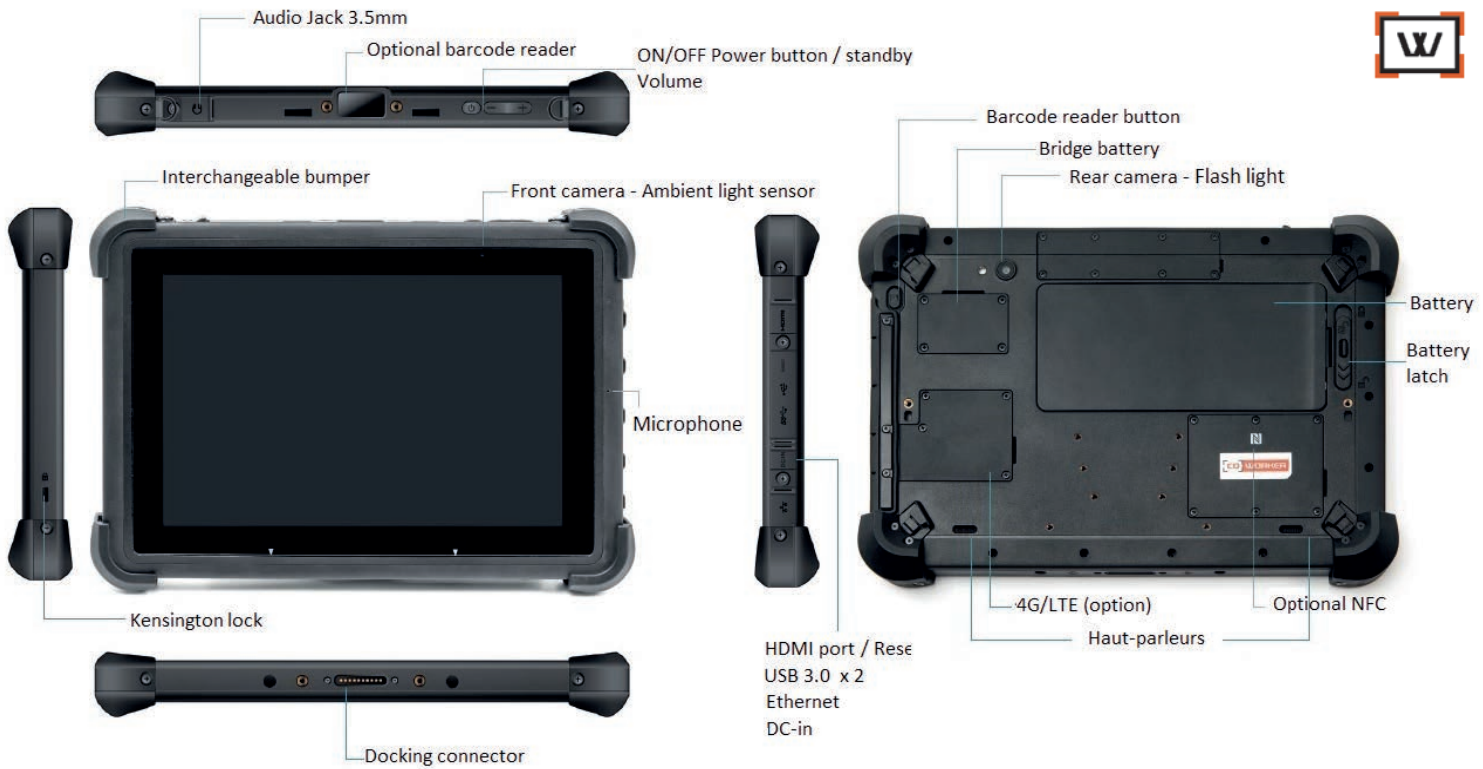

CW-10**ASSEMBLY & SERVICES IN FRANCE****USED IN THE FIELD, VEHICLE, AND IN THE OFFICE**

- Processor Intel® Atom x5-Z8550
- Windows 10 Pro
- Tested to MIL STD 810G, drop resistance 1.2m
- IP65, Tumble test 500 times 1m
- Hot swap Battery 10800mAh
- Hardware Encryption TPM 2.0
- LAN Ethernet 10/100/1000 (PXE support)
- Handstrap (standard)
- Briefcase handle and stylus

AVAILABLE OPTIONS

- NFC
- 4G LTE multi career with GPS
- Barcode reader 2D (Honeywell)
- Mobile dock, office dock and battery charger

Office dock

Battery charger

Mobile dock

SOFTWARE	Windows 10 Pro	WIRELESS	4G LTE optional Built-in GPS Ublox M8 Wi-Fi 802.11a/b/g/n/ AC Bluetooth® 5.1
DURABILITY	MIL-STD-810G (multiple drops 1.2 m) 26 times all corners and sides with single tablet while operating IP65 Tumble test 500 times x 1m Screen protection	POWER SUPPLY	Hot-swappable battery 3.7V, 10800 mAh, 40Wh Battery Autonomy : up to 8.5 hours
CPU	Intel® Atom x5-Z8550	SECURITY	Chipset TPM 2.0 Optional RFID Kensington cable lock slot
RAM	8GB	SENSORS	Optional 1D/2D barcode reader 9 Axis MEMS sensor (accelerometer, compass, gyroscope) Ambient Light Sensor Proximity Sensor
STORAGE	128GB	DIMENSIONS	283.4mm x 192mm x 21.9mm
DISPLAY	10" WUXGA 1920 x 1200 IPS 550nits (Typ)	WEIGHT	1.28kg
AUDIO	1 digital microphone 2 integrated speakers	ACCESSORIES	Handstrap with stylus holder Mobile dock Office dock Battery charger AC adapter 65W (19V / 3.42A) Additional pen Vehicle charger Snap Mount System
ENTRY	10 points multi-touch and capacitive stylus, support glove mode and wet touch mode	TEMPERATURE	Operating temperature -20°C to 50°C Storage temperature -30°C to 60°C
INTERFACE	Docking connector USB 3.0 Port x2 RJ45 10/100/1000 Ethernet Port Micro HDMI Audio Jack 3.5mm SIM card location Micro SDXC Card reader		
STATUS INDICATOR	On/Off, battery status		
CAMERA	2MP front camera (Comp. Windows Hello) 8MP rear camera, auto focus, flash		