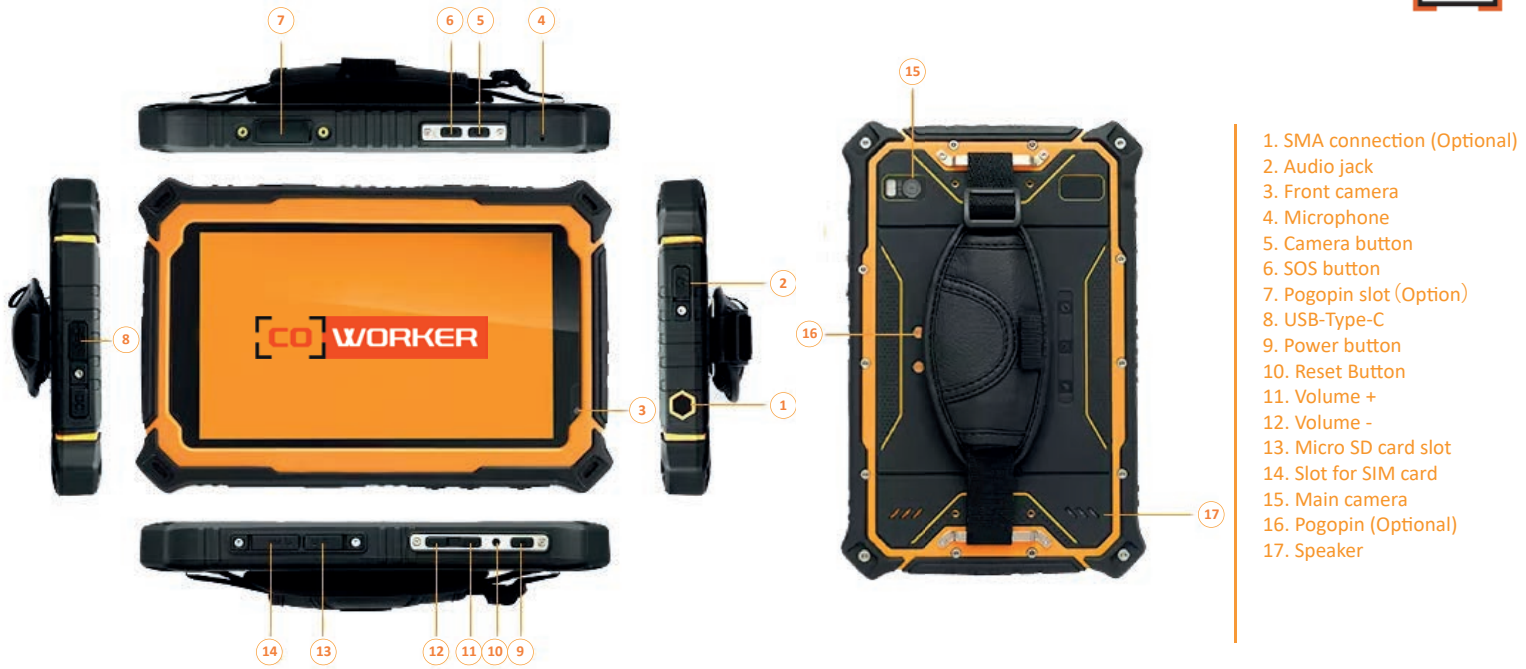

CW-7A

POWERFULL MOBILITY

Video

SERVICES IN FRANCE

NO COMPROMISE - YOU CAN HAVE IT ALL ATEX CERTIFIED, YET COMPACT AND POWERFUL

- Processor HELIO P60 Octo Core 2.00GHz
- Android 10
- MIL STD 810G standard tested, drop resistance 1.2m
- IP67
- Sunlight readable, 1000 nits
- Operating temperature: -20°C +55°C
- Standard battery 10000mAh
- Rear handle
- 4G LTE multi-carrier with GPS
- NFC reader (optional)

PRODUCT SPECIFICATIONS

SOFTWARE	Android 10
DURABILITY	MIL-STD-810G (multiple drops 1.2 m) 26 times on each corner and each side with the same shelf in operation IP67 Screen protection
CPU	HELIO P60 Octo Core 2.00GHz
RAM	8GB
STORAGE	128GB
DISPLAY	7" HD 720*1280 HD industrial 1000 nits Sunlight readable
AUDIO	1 microphone 1 built-in speaker
SCREEN	Capacitive 5-point multi-touch screen and stylus, glove and rain mode
INTERFACES	USB Type-C 24 pin OTG support Audio Jack SIM card slot 1.8/3.3V Micro SD card slot; max 128GB
CAMERAS	5MP front camera 13MP rear camera, flash LED flash

WIRELESS	4G LTE module GSM function GPS / Glonass / Beidou / AGPS Dual-band WIFI (2.4GHz/5GHz) single stream 802.11 a/b/g/n/ac Bluetooth® 4.2 Low Energy (LE)
POWER SUPPLY	Batterie : 10000mAh AC power: 5V, 2A-10W
SECURITY	NFC reader (optional)
SENSORS	MEMS sensors on 9 axes (accelerometer, compass, gyroscope) Ambient light sensor Proximity sensor
DIMENSIONS	202 x 138 x 22 mm
WEIGHT	700 g
ACCESSORIES	Rear handle Mobile docking station Additional charger
TEMPERATURE	Operating temperature -20°C to 55°C Storage temperature -40°C to 80°C