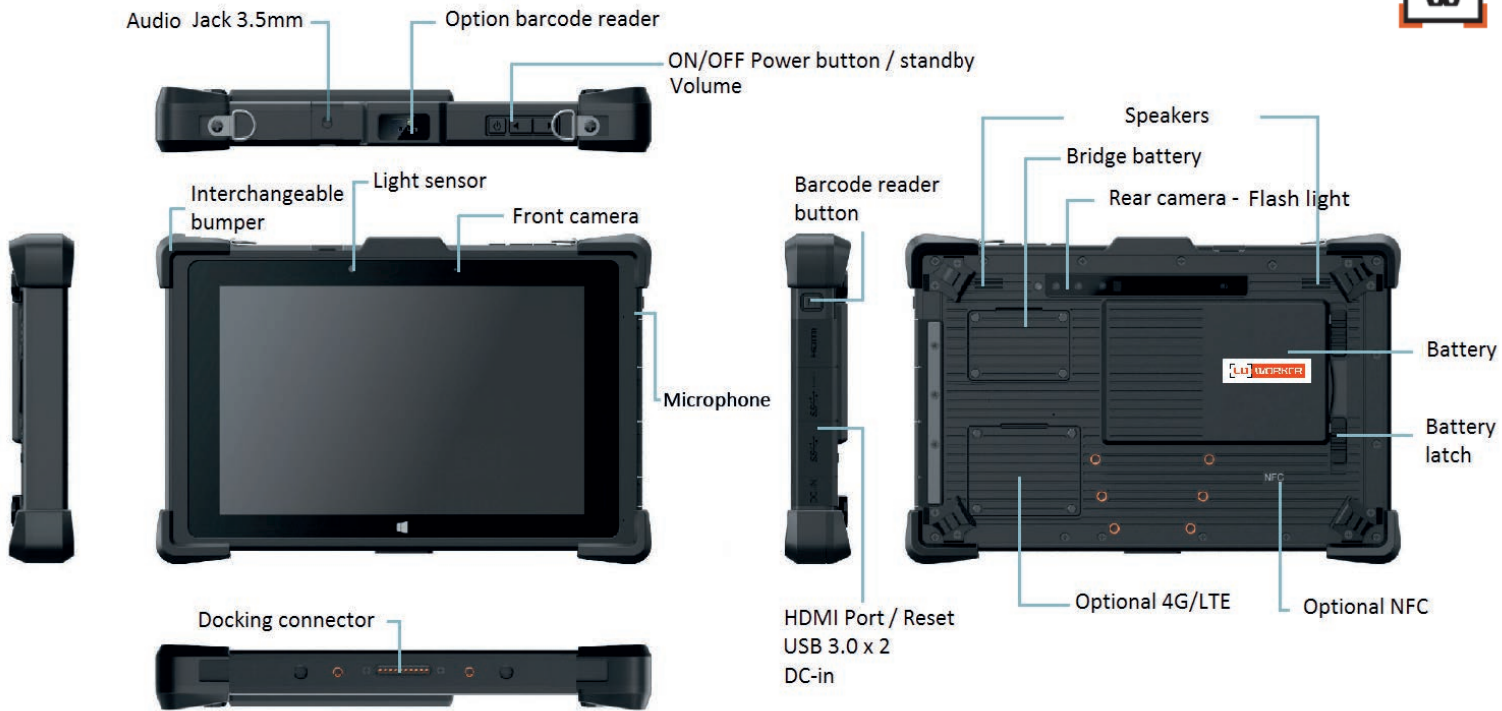

### AVAILABLE OPTIONS

- Briefcase handle and stylus
- NFC/RFID reader
- 4G LTE multi carrier with GPS
- Barcode reader 2D (Honeywell)
- Mobile dock, office dock and battery charger

Battery charger

Mobile dock

## PRODUCT SPECIFICATIONS

<b>SOFTWARE</b>	Windows 10 Pro	<b>WIRELESS</b>	4G LTE optional Built-in GPS Ublox M8 Wi-Fi 802.11a/b/g/n/ AC Bluetooth® 5.1
<b>DURABILITY</b>	MIL-STD-810G (multiple drops 1.2 m) 26 times all corners and sides with single tablet while operating IP65 Tumble test 1000 times x 1m Screen protection	<b>POWER SUPPLY</b>	Hot-swappable battery 3.7V, 11850 mAh, 43,8 Wh Battery Autonomy : up to 8.5 hours
<b>CPU</b>	Intel® Atom x5-Z8550	<b>SECURITY</b>	Chipset TPM 2.0 Optional NFC / RFID Reader
<b>RAM</b>	8GB	<b>SENSORS</b>	Optional 1D/2D barcode reader 9 Axis MEMS sensor (accelerometer, compass, gyroscope) Ambient Light Sensor Proximity Sensor
<b>STORAGE</b>	128GB	<b>DIMENSIONS</b>	232,6mm x150mm x 22mm
<b>DISPLAY</b>	8" WUXGA 800 x 1280 IPS 470 nits (Typ)	<b>WEIGHT</b>	0.850 kg
<b>AUDIO</b>	1 digital microphone 2 integrated speakers	<b>ACCESSORIES</b>	Replacement Handstrap Mobile dock Office dock Battery charger AC adapter 65W (19V / 3.42A) RJ45 10/100 Ethernet Port Vehicle charger Additional pen Snap Mount System
<b>ENTRY</b>	10 points multi-touch and capacitive stylus, support glove mode and wet touch mode	<b>TEMPERATURE</b>	Operating temperature -20°C to 50°C  Storage temperature -30°C to 60°C
<b>INTERFACE</b>	Docking connector USB 3.0 Port x2 Micro HDMI Audio jack 3.5mm SIM card location Micro SDXC Card reader		
<b>STATUS INDICATORS</b>	On/Off, battery status		
<b>CAMERA</b>	2MP front camera (Comp. Windows Hello) 8MP rear camera, auto focus, flash		