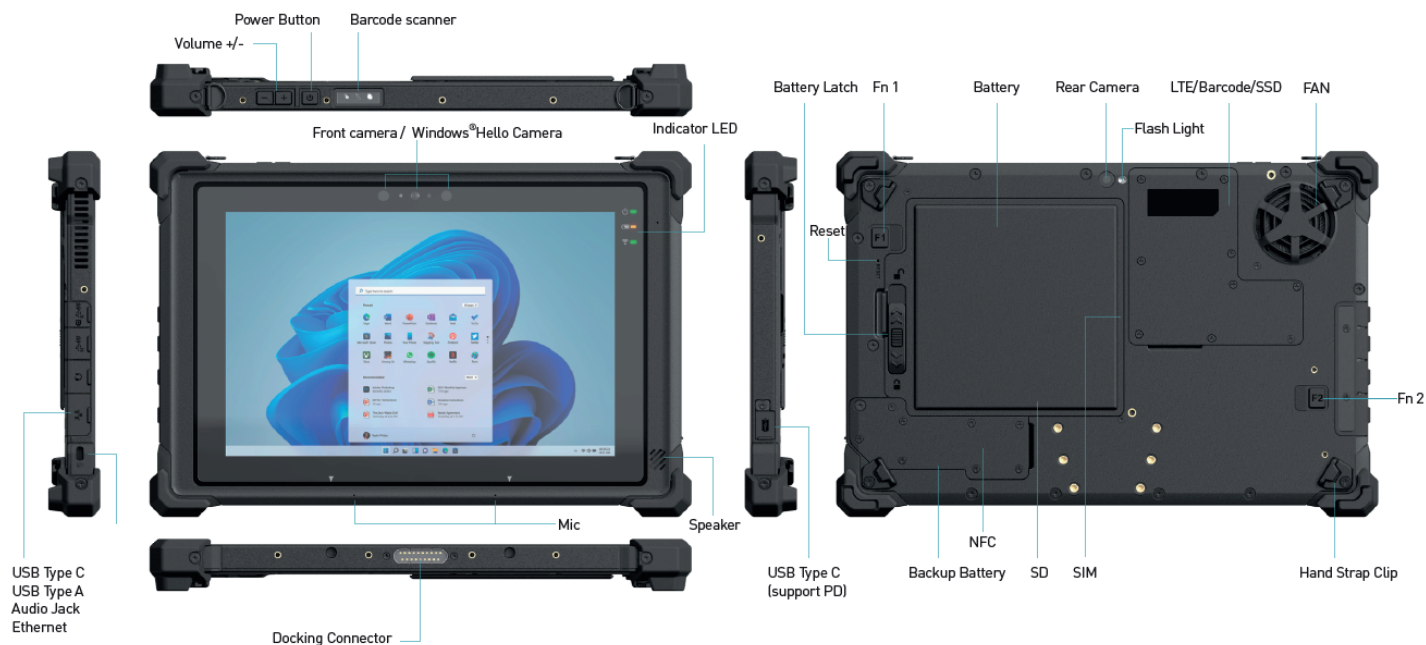

CW P-10

POWERFULL MOBILITY

Video

NEW

ASSEMBLY & SERVICES IN FRANCE

USED IN THE FIELD, VEHICLE, AND IN THE OFFICE

- Processor Intel® Raptor Lake i5-1335U
- Windows 10 / Windows 11 Pro
- Tested to MIL STD 810G, drop resistance 1.2m
- IP65, Tumble test 100 times 1m
- Hot swap Battery 7.68V, 8340 mAh
- Hardware Encryption TPM 2.0

AVAILABLE OPTIONS

- 4G LTE multi career with GPS
- Barcode reader, module NFC
- Mobile dock, office dock
- Briefcase handle and rechargeable stylus

Battery charger

Office Dock

SOFTWARE	Windows 10 / Windows 11 Pro	CAMERA	2MP front camera (Windows Hello in option) 8MP rear camera, auto focus, flash
DURABILITY	MIL-STD-810G (multiple drops 1.2 m) 26 times all corners and sides with single tablet while operating IP65 Tumble test 100 times x 1m Screen protection (gorilla glass)- option	WIRELESS	4G LTE optional GPS / GLONASS / GALILEO WIFI 6E Bluetooth® 5.3
CPU	Intel® Raptor Lake i5-1335U	POWER SUPPLY	Hot-swappable battery 7.68V, 8340mAh, 64 Wh Battery Autonomy : up to 8 hours
RAM	16GB	SENSORS	Optional 1D/2D barcode reader Module NFC (option) 9 Axis MEMS sensor (accelerometer, compass, gyroscope) Proximity Sensor
STORAGE	128GB to 1 TB	DIMENSIONS	293mm x 192mm x 17mm
DISPLAY	10" 1920 x 1200 IPS 800 nits, sunlight readable	WEIGHT	1150 g
AUDIO	2 microphones 2 integrated speakers	ACCESSORIES	Handstrap with stylus holder Briefcase handle Mobile Dock Office dock AC adapter 65W (19V / 3.42A) Rechargeable stylus Snap Mount
ENTRY	10 points multi-touch and capacitive, support glove mode and wet touch mode	TEMPERATURE	Operating temperature -20°C to 50°C Storage temperature -30°C to 60°C
INTERFACE	Docking connector 1 USB 3.1 (type A) 1 USB 3.1 (type C) 1 USB 2.0 (type C) Ethernet Port Audio Jack 3.5mm Micro SIM card location Micro SDXC Card reader		
STATUS INDICATORS	On/Off, battery status, Wifi		