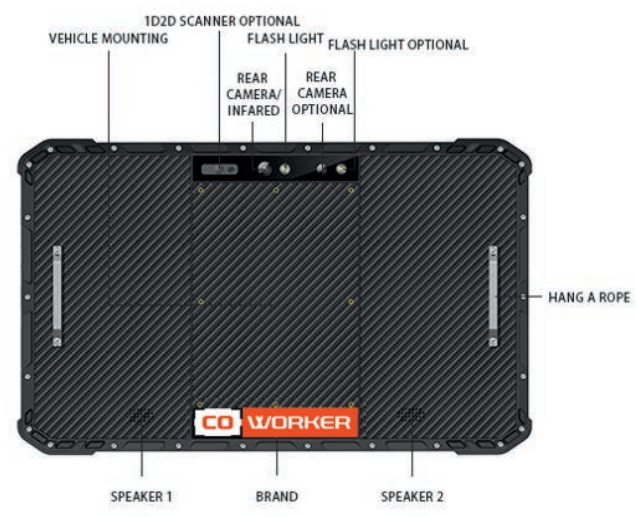

CW-M8**NEW****SERVICES IN FRANCE**

ROBUST AND EFFICIENT - VERSATILE PAR EXCELLENCE

- Processor MT6771-8Core, Cortex-A38 2.0GHZ
- Android 11
- Drop resistant up to 1.2m
- IP68, Tumble test 1000 times x 1m
- Standard battery 10000mAh
- NFC
- 4G LTE multi carrier with GPS

PRODUCT SPECIFICATION

SOFTWARE	Android 11
DURABILITY	26 times all corners and sides with single tablet while operating IP68 Tumble test 1000 times x 1m Steel ball test (50cm drop on screen)
CPU	MT6771-8Core, Cortex-A38 2.0GHZ
RAM	6GB
STORAGE	128GB
DISPLAY	8" HD 1200*1920 Sunlight readable, 550 nits
AUDIO	1 digital microphone 1 integrated speaker
ENTRY	Capacitive screen multi-touch 10 points
INTERFACES	USB 2.0 Port, Type C (OTG) Audio Jack 3.5mm SIM card location Micro SD: max 256GB card location
CAMERAS	Front camera 5MP Rear camera 13MP, auto focus, flash

WIRELESS	4G LTE module GSM function GPS / Glonass / Beidou Double WIFI 802.11(a/b/g/n/ac) Bluetooth® 4.2
POWER SUPPLY	Standard Battery : 3.8V, 10000mAh
SECURITY	NFC Barcode scanner (optional) Fingerprint (optional)
SENSORS	9 Axis MEMS sensors (accelerometer, compass, gyroscope) Ambient light sensor Proximity sensor
DIMENSIONS	246 mm x 148 mm x 17 mm
WEIGHT	730 g
ACCESSORIES	Additional suitcase grip Car adapter Additional AC adapter