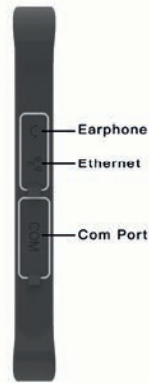

**CW-J10**

Ingress protection

Drop Resistance 1.2m

Tumble Test

Barcode Reader

NFC/RFID

**NEW****ASSEMBLY & SERVICES IN FRANCE**

## USED IN THE FIELD, VEHICLE, AND IN THE OFFICE

- MT6789, 8core ARM®
- Android 13
- Tested to MIL STD 810G, drop resistance 1.2m
- IP67, 100 times 1m "washing machine" test
- 12000mAh 3.8V battery, hot swappable
- 1000 nits, sunlight readable

## OPTIONS & ACCESSORIES

- 4G LTE (optional)
- Barcode reader, NFC module
- Mobile docking station, dock office
- Handstrap, suitcase type handle