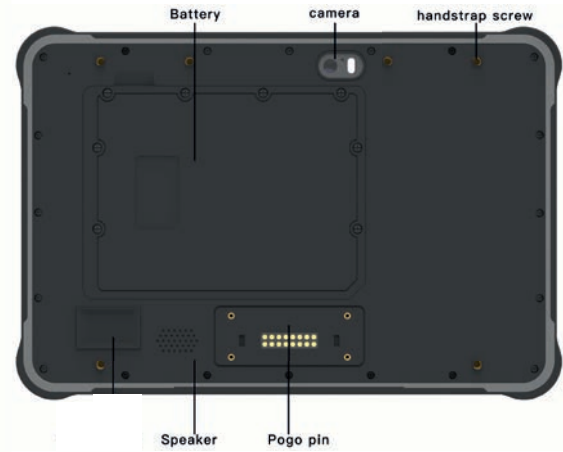

**CW-J10**

Ingress protection

Drop Resistance 1.2m

Tumble Test

Barcode Reader

NFC/RFID

**NEW****ASSEMBLY & SERVICES IN FRANCE**

## USED IN THE FIELD, VEHICLE, AND IN THE OFFICE

- MT6789, 8core ARM®
- Android 13
- Tested to MIL STD 810G, drop resistance 1.2m
- IP67, 100 times 1m "washing machine" test
- 12000mAh 3.8V battery, hot swappable
- 1000 nits, sunlight readable

## OPTIONS & ACCESSORIES

- 4G LTE (optional)
- Barcode reader, NFC module
- Mobile docking station, dock office
- Handstrap, suitcase type handle