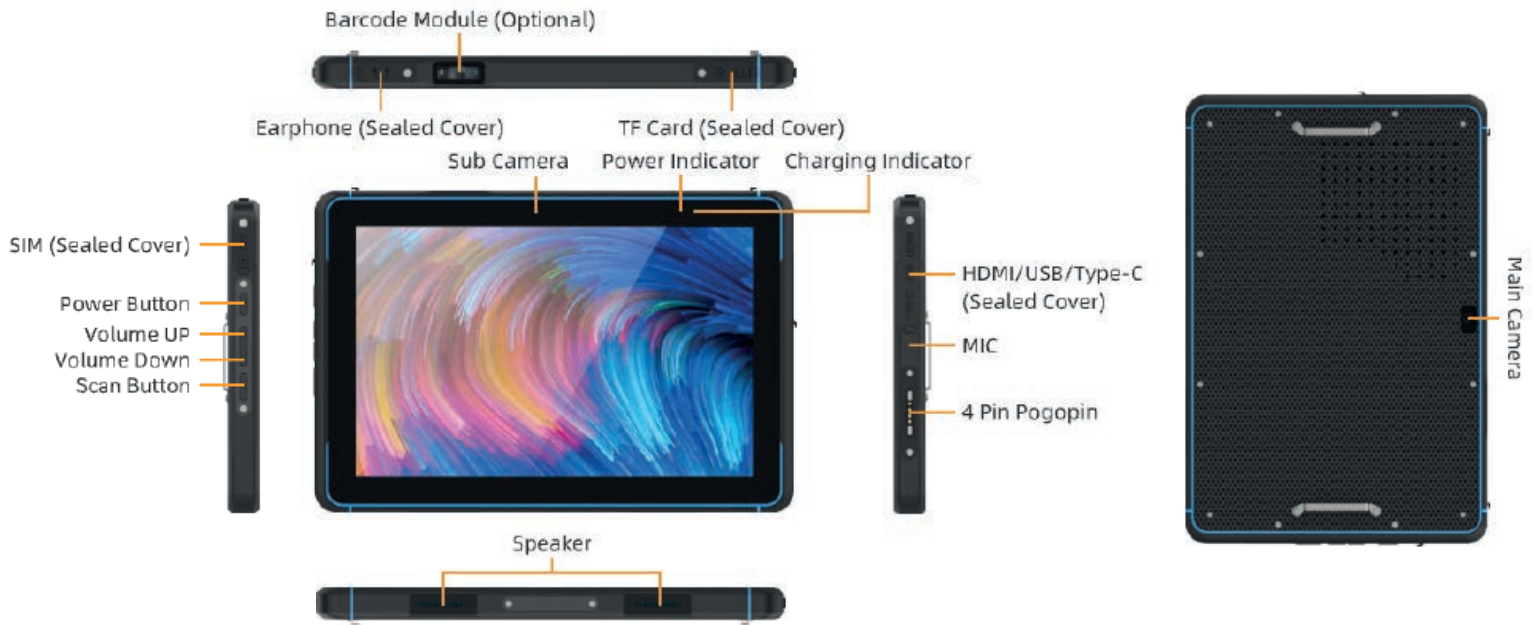

CW-K10
IP68
Ingress
protection
1.2m
Drop
Resistance
Tumble Test
Barcode
Reader**NEW****ASSEMBLY & SERVICES IN FRANCE**

ROBUST, EFFICIENT AND FOOLPROOF - THE LIGHTEST IN ITS CLASS

- Intel Celeron N5105 processor
- Windows 11
- Withstands drops of 1.2m
- IP68
- Sunlight readable
- 5000 mAh, 7.4V battery
- Barcode reader
- 4G LTE Multi-Operator with GPS (optional)

PRODUCT SPECIFICATIONS

| | | | |
|-------------------|--|---------------------|---|
| SOFTWARE | Windows 11 | WIRELESS | Module 4G LTE (en option) WIFI 6, 802.11 (a/b/g/n/ac) Bluetooth® 5.1 |
| DURABILITY | MIL-STD-810G (multiple drops 1.2 m) 26 times on each corner and each side with the same shelf in operation IP68 Tumble test 100 times x 1m (washing machine test) Steel ball test (drop of 50cm on screen) | POWER SUPPLY | Standard Battery: 7.4V, 5000mAh |
| CPU | Intel Celeron N5105 | SECURITY | Barcode reader |
| RAM | 8 GB | SENSORS | 9-axis MEMS sensors (accelerometer, compass, gyroscope) Ambient light sensor Proximity sensor |
| STORAGE | 128 GB | DIMENSIONS | 262 mm x 176 mm x 18 mm |
| DISPLAY | 10.1" HD 1920*1200 Sunlight readable | WEIGHT | 860 g |
| AUDIO | 1 digital microphone 1 built-in speaker | ACCESSORIES | Charger Type C cable |
| ENTRY | 10 points multi-touch capacitive display | TEMPERATURE | Operating temperature -20°C to 55°C Storage temperature -40°C to 70°C |
| INTERFACE | USB 3.0 Type-A Port USB Type-C Port HDMI 4Pin Pogopin Audio jack 3.5mm jack SIM card slot Micro SD card slot: max 1 To | | |
| CAMERA | 2 MP front camera 5 MP rear camera | | |